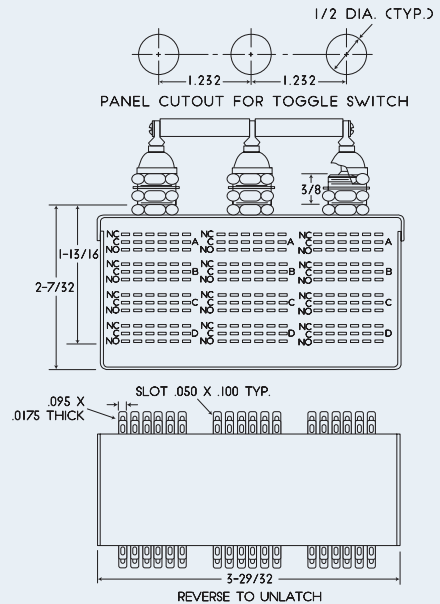

TRIPLE TOGGLE

ORDER INFORMATION

We offer reliable, electrical solutions to optimize productivity and maximize control of your energy systems. 50+ years of proven manufacturing in the U.S.A. sourcing local products for any size order with incredible prices. Experience the shortest lead time in procuring your electrical components. View our products online at tbarrelay.com, connect at info@occorp.com or call (847) 742-3566.

PART NO.: 832-12C
T-BAR SERIES: 832/932
NO. OF CONTACTS: 12
CONTACT FORM: C