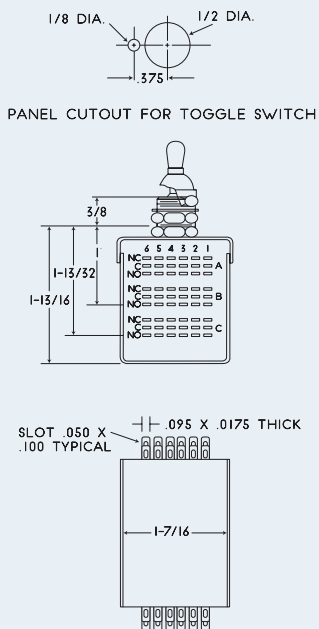

TECHNICAL DIAGRAMS

SINGLE TOGGLE