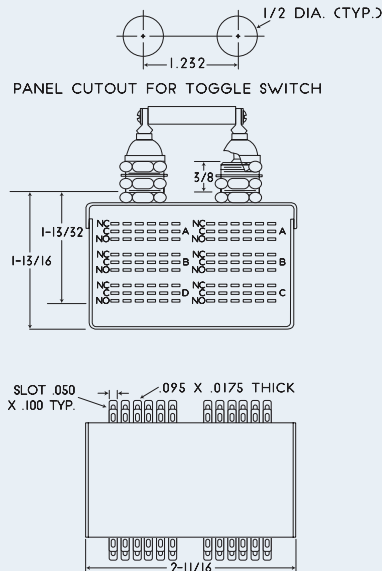

DOUBLE TOGGLE