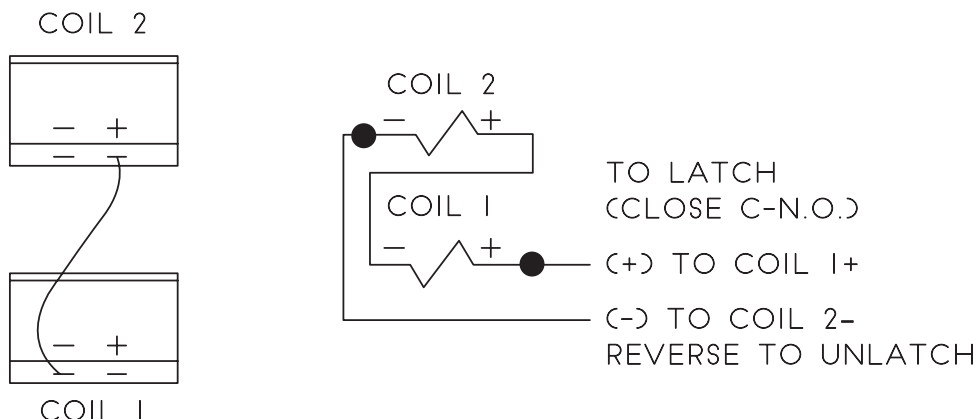

MAGNETIC LATCHING RELAYS

887/987 TECHNICAL DIAGRAM 03

CONTROL DIAGRAMS

WIRING SCHEMATIC STD LATCH