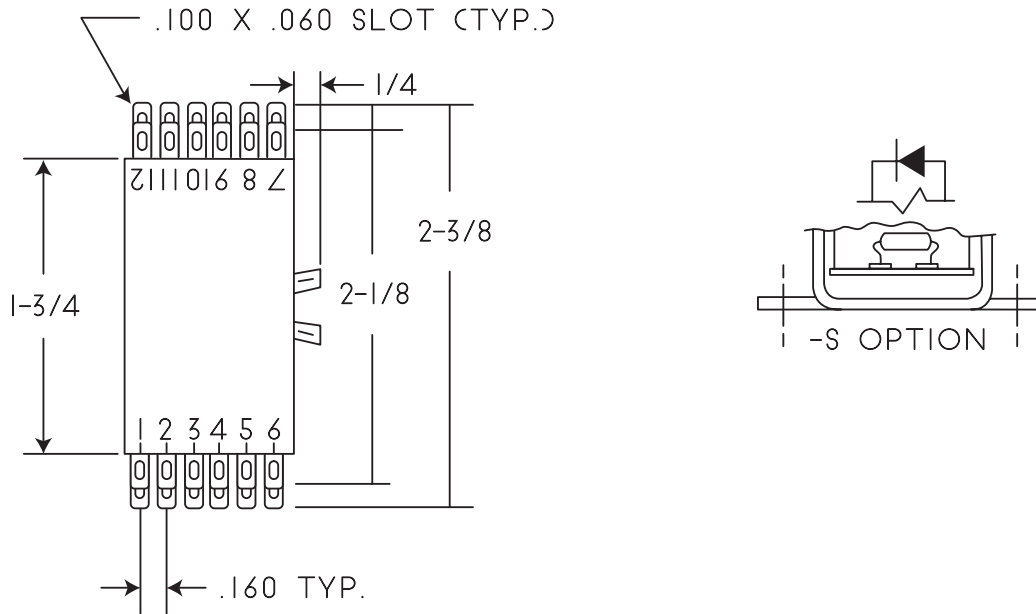

DUST-TIGHT RELAYS

801/901 TECHNICAL DIAGRAM 01

DUST-TIGHT RELAYS

801/901 TECHNICAL DIAGRAM 02

52 POLES USES ONLY
 POLES NOS. 1, 6, 7 AND 12
ON TOP DECK

MOUNTING INFORMATION