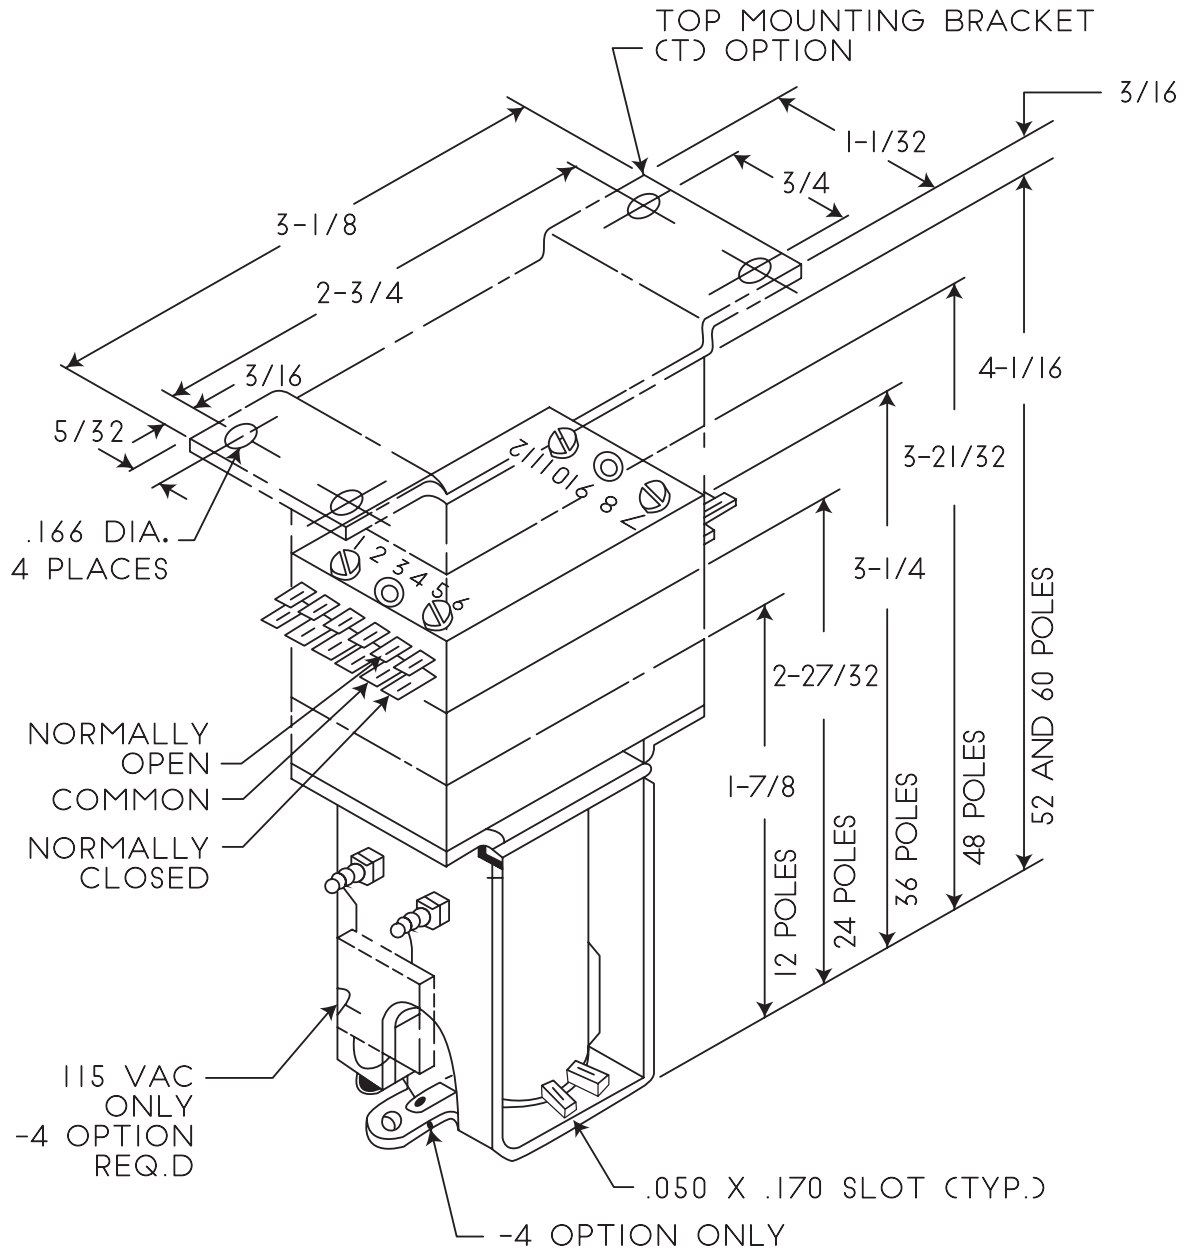

DUST-TIGHT RELAYS

801/901 TECHNICAL DIAGRAM 01

DUST-TIGHT RELAYS

801/901 TECHNICAL DIAGRAM 02

52 POLES USES ONLY
 POLES NOS. 1, 6, 7 AND 12
ON TOP DECK

MOUNTING INFORMATION